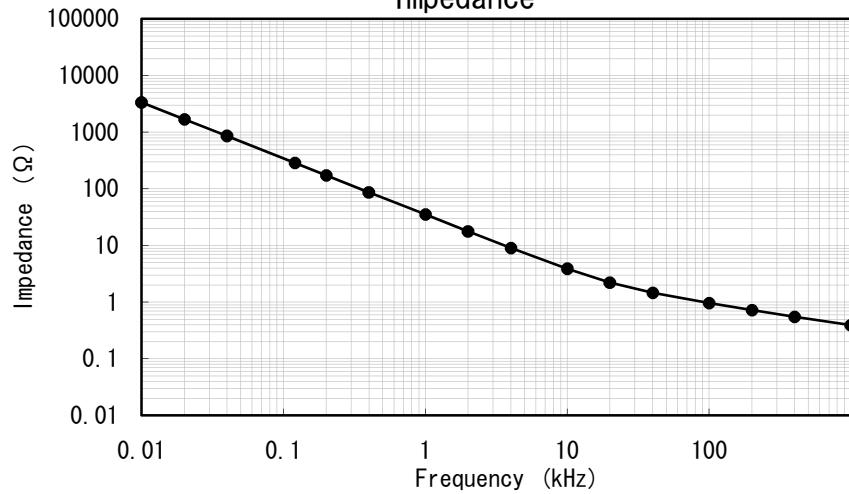

Frequency Characteristics

Product

Chip tantalum capacitors

Type

TCFGA1C475M8R

Impedance