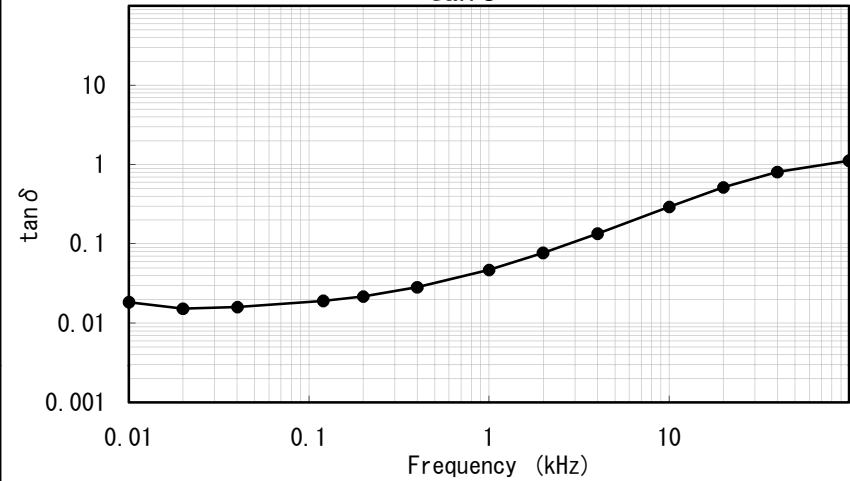

Frequency Characteristics

Product

Chip tantalum capacitors

Type

TCFGA1C475M8R

tan δ