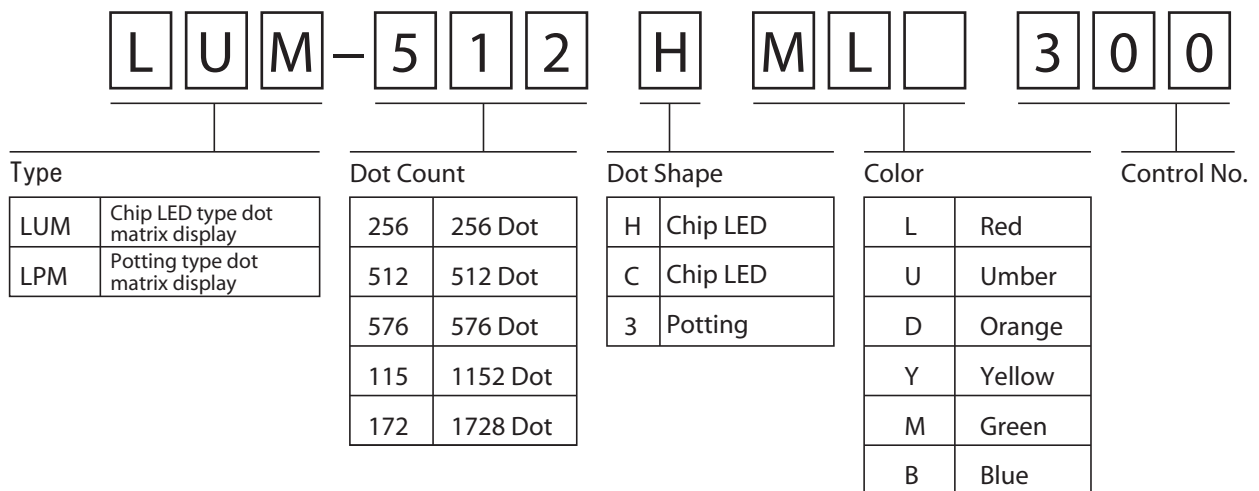

# LED Numeric Displays, LED Dot Matrix Units Part Number Explanation

## Part Number Explanation(LED Numeric Displays)

## Part Number Explanation(LED Dot Matrix Units)

- When placing an order, please indicate the part number.
- Please double-check the item combination.